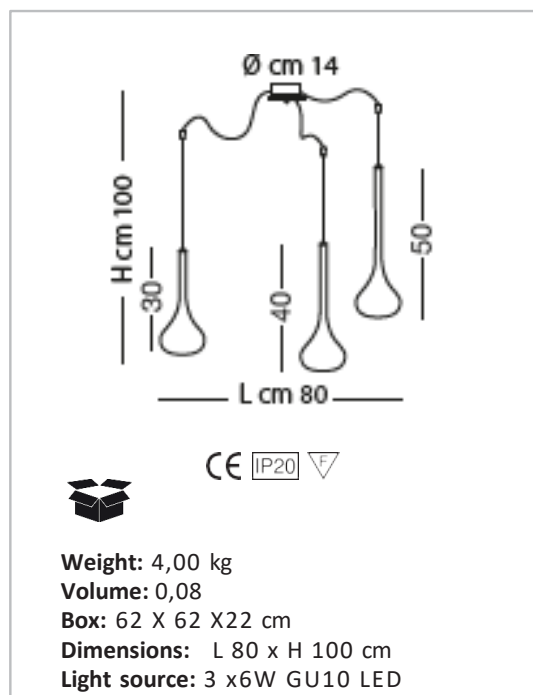

GRANADA

DESIGNER: TEAM DESIGN

TECHNICAL DATA SHEET

SP 8/294 A

Sospensione con 3 diffusori in vetro, disponibili in 8 colori diversi, struttura in cromo.
Illuminata con GU10 LED.

*Suspension lamp with 3 glass lampshades, available in 8 different colour options, structure in chrome.
GU10 LED Light source.*