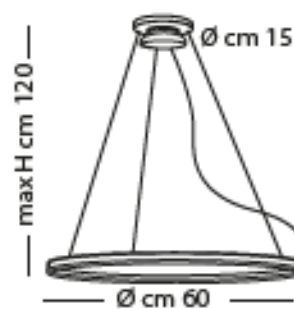

MALE'

DESIGNER:
CIERRESTUDIO
VITTORIO BOT

TECHNICAL DATA SHEET

SP 8/267

Sospensione con diffusore in vetro e cristalli, struttura in cromo.
Illuminata con LED.

Suspension lamp with glass lampshade and crystals, structure in chrome.

LED Light source.

CE IP20

Weight: 8,30 kg

Volume: 0,11

Box: 72 X 72 X 22 cm

Dimensions: \varnothing 60 x H 120 cm

Light source: 1x7,5W R7S LED+14W STRIP LED or
1 X11W QR111 LED+14W STRIP LED
2300 lumen 3000k