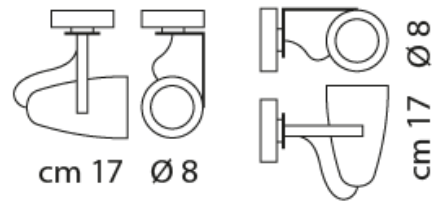

FORATA

DESIGNER:
CLAUDIO SACCON
ORIANO FAVARETTO

TECHNICAL DATA SHEET

LP 6/300

applique con diffusore in cemento al quarzo, struttura in laccato bianco o antracite.
Illuminata con GU10 LED.

*Wall lamp with quartz concrete lampshade, structure available in lacquered white or anthracite.
Light source: GU10 LED.*

CE IP20

Weight: 1,25 kg
Volume: 0,01
Box: 30x18x18 cm
Dimensions: ø 8 x H 17 cm
Light source: 1 x max 6W GU10 LED

FINISHING

DIFFUSORE - LAMPSHADE

54
cemento al
quarzo/ quartz
concrete

MONTATURA - FRAME

40
laccato bianco
lacquered white