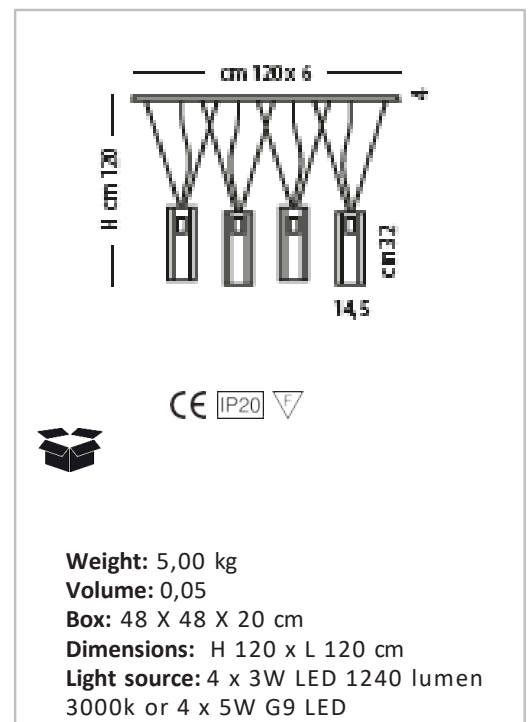

TECHNICAL DATA SHEET

SP S/336

Sospensione con 4 pendenti in acrilico, struttura in metallo fin. champagne spazzolato.
Illuminazione a LED.

*Suspension lamp with 4 acrylic pendants, metal structure in brushed champagne finish.
LED lighting source.*