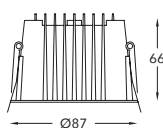

Item: RFE8710R--
Power: 10W
Beam angle: 60°
Output flux: 790 lm
Temp. Color: 3.000K
CRI: >90
Face ring: white
Driver: on-off (F), Dali (D)
IP65

Cutout: Ø75 mm

Nero/Black

1

Bianco/White

2

Item: RFE13525R--
Power: 25W
Beam angle: 60°
Output flux: 1980 lm
Temp. Color: 3.000K
CRI: >90
Face ring: white
Driver: on-off (F), Dali (D)
IP65

Cutout: Ø125 mm

Nero/Black

1

Bianco/White

2

CODIFICA PRODOTTI / PRODUCT CODING

Family name	Dimension hole	Power LED (W)	With ring	Type of driver On-off/Dali	Optical finish Black/white
RFE	75 \ 125	10 \ 25	R	F \ D	1 \ 2