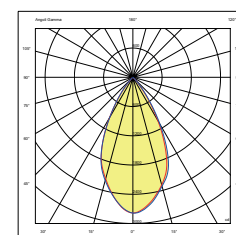

Item: RFE8710R--
Power: 10W
Beam angle: 60°
Output flux: 790 lm
Temp. Color: 3.000K
CRI: >90
Face ring: white
Driver: on-off (F), Dali (D)
IP65

Cutout: Ø75 mm

Nero/Black

1

Bianco/White

2

Item: RFE13525R--
Power: 25W
Beam angle: 60°
Output flux: 1980 lm
Temp. Color: 3.000K
CRI: >90
Face ring: white
Driver: on-off (F), Dali (D)
IP65

Cutout: Ø125 mm

Nero/Black

1

Bianco/White

2

CODIFICA PRODOTTI / PRODUCT CODING

Family name	Dimension hole	Power LED (W)	With ring	Type of driver On-off/Dali	Optical finish Black/white
RFE	75 \ 125	10 \ 25	R	F \ D	1 \ 2