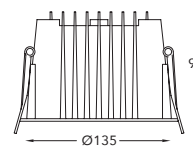

Item: RFE8710R--
Power: 10W
Beam angle: 60°
Output flux: 790 lm
Temp. Color: 3.000K
CRI: >90
Face ring: white
Driver: on-off (F), Dali (D)
IP65

Cutout: Ø75 mm

Nero/Black

1

Bianco/White

2

Item: RFE13525R--
Power: 25W
Beam angle: 60°
Output flux: 1980 lm
Temp. Color: 3.000K
CRI: >90
Face ring: white
Driver: on-off (F), Dali (D)
IP65

Cutout: Ø125 mm

Nero/Black

1

Bianco/White

2

CODIFICA PRODOTTI / PRODUCT CODING

Family name	Dimension hole	Power LED (W)	With ring	Type of driver On-off/Dali	Optical finish Black/white
RFE	75 \ 125	10 \ 25	R	F \ D	1 \ 2