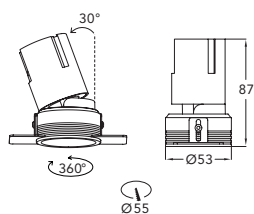

Professional projectors for recessed plasterboard false ceilings. Made of die-cast aluminum. Version trimless installation without stop ring. Adjustability with respect to the vertical 30° and rotation of 360°. Anti-glare secondary optic for high visual comfort (UGR<15), available in black chrome and white finish. Degree of protection: IP44, electrical insulation class III, F mark. Supplied complete with ON-OFF driver. DALI dimmable on request.

Item: RAA557T--
Power: 7W
Beam angle: 45°
Output flux: 496 lm
Temp. Color: 3.000K
CRI: >90
Face ring: white
Driver: on-off (F), Dali (D)
IP44 (driver IP20)

Item: RAA7512T--
Power: 12W
Beam angle: 50°
Output flux: 860 lm
Temp. Color: 3.000K
CRI: >90
Face ring: white
Driver: on-off (F), Dali (D)
IP44 (driver IP20)

Item: RAA9520T--
Power: 20W
Beam angle: 40°
Output flux: 1643 lm
Temp. Color: 3.000K
CRI: >90
Face ring: white
Driver: on-off (F), Dali (D)
IP44 (driver IP20)

CODIFICA PRODOTTI / PRODUCT CODING

Family name	Dimension hole	Power LED (W)	With ring/trimless	Type of driver On-off/Dali	Optical finish Black chrome/white
RAA	55 \ 75 \ 95	7 \ 12 \ 20	R \ T	F \ D	1 \ 2