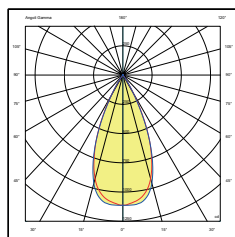

Item: RAA557T--
Power: 7W
Beam angle: 45°
Output flux: 496 lm
Temp. Color: 3.000K
CRI: >90
Face ring: white
Driver: on-off (F), Dali (D)
IP44 (driver IP20)

Item: RAA7512T--
Power: 12W
Beam angle: 50°
Output flux: 860 lm
Temp. Color: 3.000K
CRI: >90
Face ring: white
Driver: on-off (F), Dali (D)
IP44 (driver IP20)

Item: RAA9520T--
Power: 20W
Beam angle: 40°
Output flux: 1643 lm
Temp. Color: 3.000K
CRI: >90
Face ring: white
Driver: on-off (F), Dali (D)
IP44 (driver IP20)

CODIFICA PRODOTTI / PRODUCT CODING

Family name	Dimension hole	Power LED (W)	With ring/trimless	Type of driver On-off/Dali	Optical finish Black chrome/white
RAA	55 \ 75 \ 95	7 \ 12 \ 20	R \ T	F \ D	1 \ 2