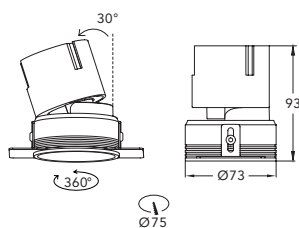

Professional projectors for recessed plasterboard false ceilings. Made of die-cast aluminum. Version trimless installation without stop ring. Adjustability with respect to the vertical 30° and rotation of 360°. Anti-glare secondary optic for high visual comfort (UGR<15), available in black chrome and white finish. Degree of protection: IP44, electrical insulation class III, F mark. Supplied complete with ON-OFF driver. DALI dimmable on request.

Item: RAA557T--
Power: 7W
Beam angle: 45°
Output flux: 496 lm
Temp. Color: 3.000K
CRI: >90
Face ring: white
Driver: on-off (F), Dali (D)
IP44 (driver IP20)

Item: RAA7512T--
Power: 12W
Beam angle: 50°
Output flux: 860 lm
Temp. Color: 3.000K
CRI: >90
Face ring: white
Driver: on-off (F), Dali (D)
IP44 (driver IP20)

Item: RAA9520T--
Power: 20W
Beam angle: 40°
Output flux: 1643 lm
Temp. Color: 3.000K
CRI: >90
Face ring: white
Driver: on-off (F), Dali (D)
IP44 (driver IP20)

CODIFICA PRODOTTI / PRODUCT CODING

Family name	Dimension hole	Power LED (W)	With ring/trimless	Type of driver On-off/Dali	Optical finish Black chrome/white
RAA	55 \ 75 \ 95	7 \ 12 \ 20	R \ T	F \ D	1 \ 2