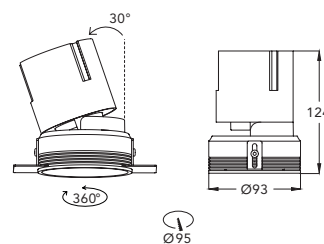

Professional projectors for recessed plasterboard false ceilings. Made of die-cast aluminum. Version trimless installation without stop ring. Adjustability with respect to the vertical 30° and rotation of 360°. Anti-glare secondary optic for high visual comfort (UGR<15), available in black chrome and white finish. Degree of protection: IP44, electrical insulation class III, F mark. Supplied complete with ON-OFF driver. DALI dimmable on request.

Item: RAA557T--
Power: 7W
Beam angle: 45°
Output flux: 496 lm
Temp. Color: 3.000K
CRI: >90
Face ring: white
Driver: on-off (F), Dali (D)
IP44 (driver IP20)

Item: RAA7512T--
Power: 12W
Beam angle: 50°
Output flux: 860 lm
Temp. Color: 3.000K
CRI: >90
Face ring: white
Driver: on-off (F), Dali (D)
IP44 (driver IP20)

Item: RAA9520T--
Power: 20W
Beam angle: 40°
Output flux: 1643 lm
Temp. Color: 3.000K
CRI: >90
Face ring: white
Driver: on-off (F), Dali (D)
IP44 (driver IP20)

CODIFICA PRODOTTI / PRODUCT CODING

Family name	Dimension hole	Power LED (W)	With ring/trimless	Type of driver On-off/Dali	Optical finish Black chrome/white
RAA	55 \ 75 \ 95	7 \ 12 \ 20	R \ T	F \ D	1 \ 2