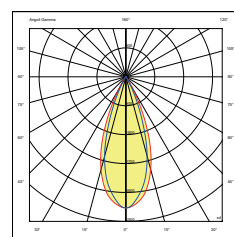

Item: RAA557T--
Power: 7W
Beam angle: 45°
Output flux: 496 lm
Temp. Color: 3.000K
CRI: >90
Face ring: white
Driver: on-off (F), Dali (D)
IP44 (driver IP20)

Item: RAA7512T--
Power: 12W
Beam angle: 50°
Output flux: 860 lm
Temp. Color: 3.000K
CRI: >90
Face ring: white
Driver: on-off (F), Dali (D)
IP44 (driver IP20)

Item: RAA9520T--
Power: 20W
Beam angle: 40°
Output flux: 1643 lm
Temp. Color: 3.000K
CRI: >90
Face ring: white
Driver: on-off (F), Dali (D)
IP44 (driver IP20)

CODIFICA PRODOTTI / PRODUCT CODING

Family name	Dimension hole	Power LED (W)	With ring/trimless	Type of driver On-off/Dali	Optical finish Black chrome/white
RAA	55 \ 75 \ 95	7 \ 12 \ 20	R \ T	F \ D	1 \ 2