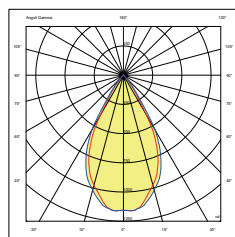

Item: RAA557T--
Power: 7W
Beam angle: 45°
Output flux: 496 lm
Temp. Color: 3.000K
CRI: >90
Face ring: white
Driver: on-off (F), Dali (D)
IP44 (driver IP20)

Item: RAA7512T--
Power: 12W
Beam angle: 50°
Output flux: 860 lm
Temp. Color: 3.000K
CRI: >90
Face ring: white
Driver: on-off (F), Dali (D)
IP44 (driver IP20)

Item: RAA9520T--
Power: 20W
Beam angle: 40°
Output flux: 1643 lm
Temp. Color: 3.000K
CRI: >90
Face ring: white
Driver: on-off (F), Dali (D)
IP44 (driver IP20)

CODIFICA PRODOTTI / PRODUCT CODING

Family name	Dimension hole	Power LED (W)	With ring/trimless	Type of driver On-off/Dali	Optical finish Black chrome/white
RAA	55 \ 75 \ 95	7 \ 12 \ 20	R \ T	F \ D	1 \ 2