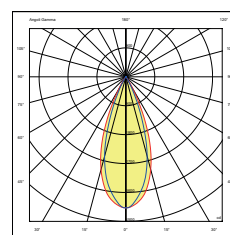

Item: RAA6207R--
Power: 7W
Beam angle: 45°
Output flux: 496 lm
Temp. Color: 3.000K
CRI: >90
Face ring: white
Driver: on-off (F), Dali (D)
IP44 (driver IP20)

Item: RAA8312R--
Power: 12W
Beam angle: 50°
Output flux: 860 lm
Temp. Color: 3.000K
CRI: >90
Face ring: white
Driver: on-off (F), Dali (D)
IP44 (driver IP20)

Item: RAA10620R--
Power: 20W
Beam angle: 40°
Output flux: 1643 lm
Temp. Color: 3.000K
CRI: >90
Face ring: white
Driver: on-off (F), Dali (D)
IP44 (driver IP20)

CODIFICA PRODOTTI / PRODUCT CODING

Family name	Dimension hole	Power LED (W)	With ring/trimless	Type of driver On-off/Dali	Optical finish Black chrome/white
RAA	62 \ 83 \ 106	7 \ 12 \ 20	R \ T	F \ D	1 \ 2