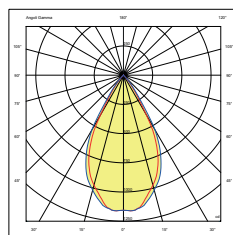

Item: RAA6207R--
Power: 7W
Beam angle: 45°
Output flux: 496 lm
Temp. Color: 3.000K
CRI: >90
Face ring: white
Driver: on-off (F), Dali (D)
IP44 (driver IP20)

Item: RAA8312R--
Power: 12W
Beam angle: 50°
Output flux: 860 lm
Temp. Color: 3.000K
CRI: >90
Face ring: white
Driver: on-off (F), Dali (D)
IP44 (driver IP20)

Item: RAA10620R--
Power: 20W
Beam angle: 40°
Output flux: 1643 lm
Temp. Color: 3.000K
CRI: >90
Face ring: white
Driver: on-off (F), Dali (D)
IP44 (driver IP20)

CODIFICA PRODOTTI / PRODUCT CODING

Family name	Dimension hole	Power LED (W)	With ring/trimless	Type of driver On-off/Dali	Optical finish Black chrome/white
RAA	62 \ 83 \ 106	7 \ 12 \ 20	R \ T	F \ D	1 \ 2