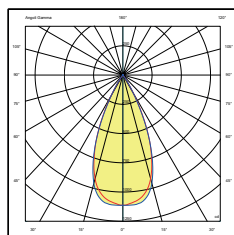

Item: RAA6207R--
Power: 7W
Beam angle: 45°
Output flux: 496 lm
Temp. Color: 3.000K
CRI: >90
Face ring: white
Driver: on-off (F), Dali (D)
IP44 (driver IP20)

Item: RAA8312R--
Power: 12W
Beam angle: 50°
Output flux: 860 lm
Temp. Color: 3.000K
CRI: >90
Face ring: white
Driver: on-off (F), Dali (D)
IP44 (driver IP20)

Item: RAA10620R--
Power: 20W
Beam angle: 40°
Output flux: 1643 lm
Temp. Color: 3.000K
CRI: >90
Face ring: white
Driver: on-off (F), Dali (D)
IP44 (driver IP20)

CODIFICA PRODOTTI / PRODUCT CODING

Family name	Dimension hole	Power LED (W)	With ring/trimless	Type of driver On-off/Dali	Optical finish Black chrome/white
RAA	62 \ 83 \ 106	7 \ 12 \ 20	R \ T	F \ D	1 \ 2