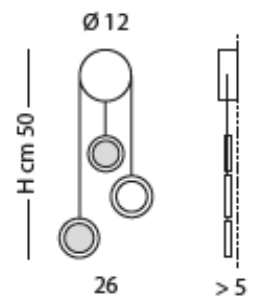

YO-YO

DESIGNER: CLAUDIO SACCON

TECHNICAL DATA SHEET

LP 6/330 B

Applique con diffusori in metallo e acrilico disponibile in nickel o champagne spazzolato.
Illuminata con strip LED.

Wall lamp with metal and acrylic lampshades available in brushed nickel or champagne.
Light source: LED strip.

CE IP20

Weight: 3,00 kg

Volume: 0,02

Box: 26x26x27 cm

Dimensions: L 26x D 5x H 50 cm

Light source: 18W STRIP LED 1650 lumen 3000k

FINISHING

DIFFUSORE - LAMPSHADE