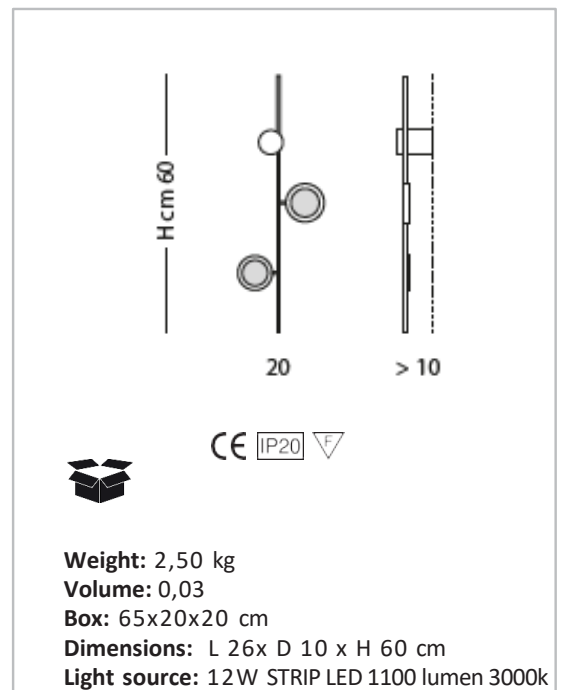

YO-YO

DESIGNER: CLAUDIO SACCON

TECHNICAL DATA SHEET

LP 6/330 A

applique con diffusori in metallo e acrilico disponibile in nickel o champagne spazzolato.
Illuminata con strip LED.

Wall lamp with metal and acrylic lampshades available in brushed nickel or champagne.
Light source: LED strip.