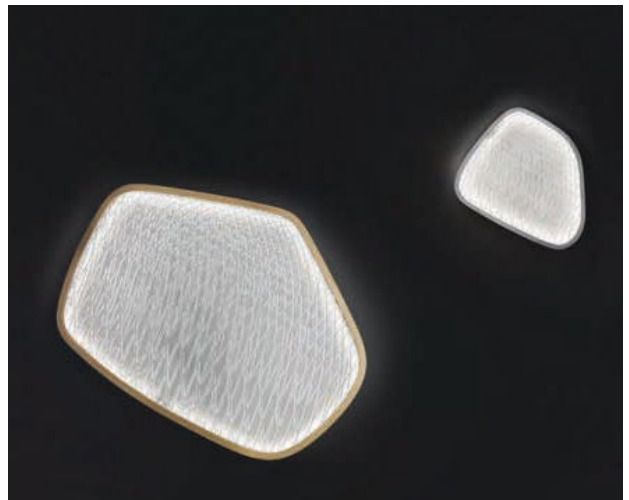

AXTRA

DESIGNER:
STUDIO TEAM

TECHNICAL DATA SHEET

LS 4/318

Plafoniera con diffusore in vetro, struttura in nickel o oro spazzolato.
Illuminata con STRIP LED.

Ceiling lamp with glass lampshade, structure available in brushed nickel or gold.
Light source: LED STRIP.

FINISHING

DIFFUSORE - LAMPSHADE

10
trasparente
transparent

MONTATURA - FRAME

33
nickel spazzolato
brushed nickel

43
oro spazzolato
brushed gold