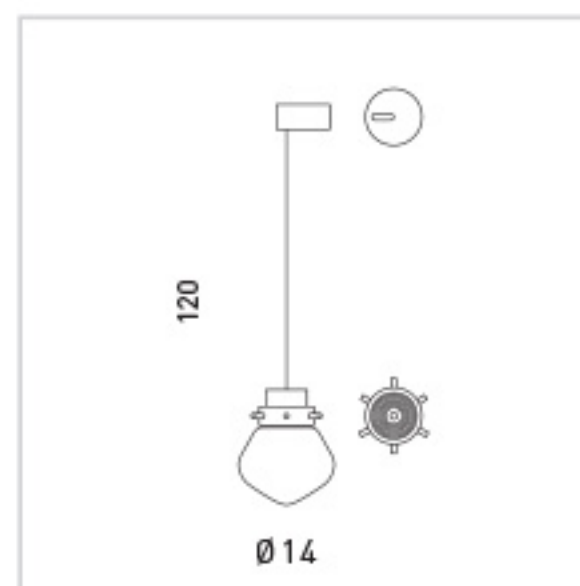

LIGHT HEART

ORIANO FAVARETTO

SP 7/295
1 x 5,5W LED
CE IP20

SP 8/295
6 x 5,5W LED
CE IP20

LP 6/295
1 x 5,5W LED
CE IP20

LT 1/295
1 x 5,5W LED
CE IP20

KIT SP/295
2 supporti e cavo per sospensione
Lunghezza massima 5 m.
2 supports and cable length
max 5 mt.