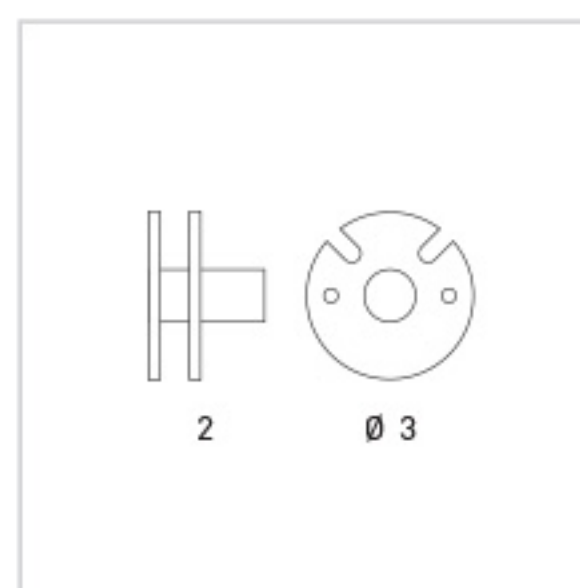

LIGHT HEART

ORIANO FAVARETTO

SP 7/295
1 x 5,5W LED
CE IP20

SP 8/295
6 x 5,5W LED
CE IP20

LP 6/295
1 x 5,5W LED
CE IP20

LT 1/295
1 x 5,5W LED
CE IP20

KIT SP/295
2 supporti e cavo per sospensione
Lunghezza massima 5 m.
2 supports and cable length
max 5 mt.