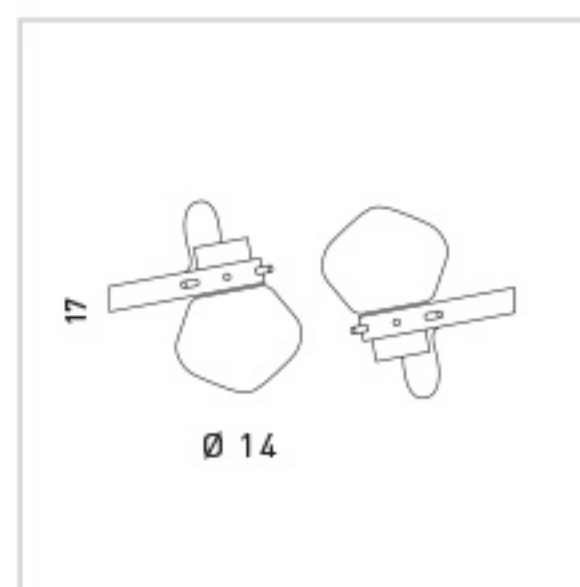

LIGHT HEART

ORIANO FAVARETTO

SP 7/295
1 x 5,5W LED
CE IP20

SP 8/295
6 x 5,5W LED
CE IP20

LP 6/295
1 x 5,5W LED
CE IP20

LT 1/295
1 x 5,5W LED
CE IP20

KIT SP/295
2 supporti e cavo per sospensione
Lunghezza massima 5 m.
2 supports and cable length
max 5 mt.